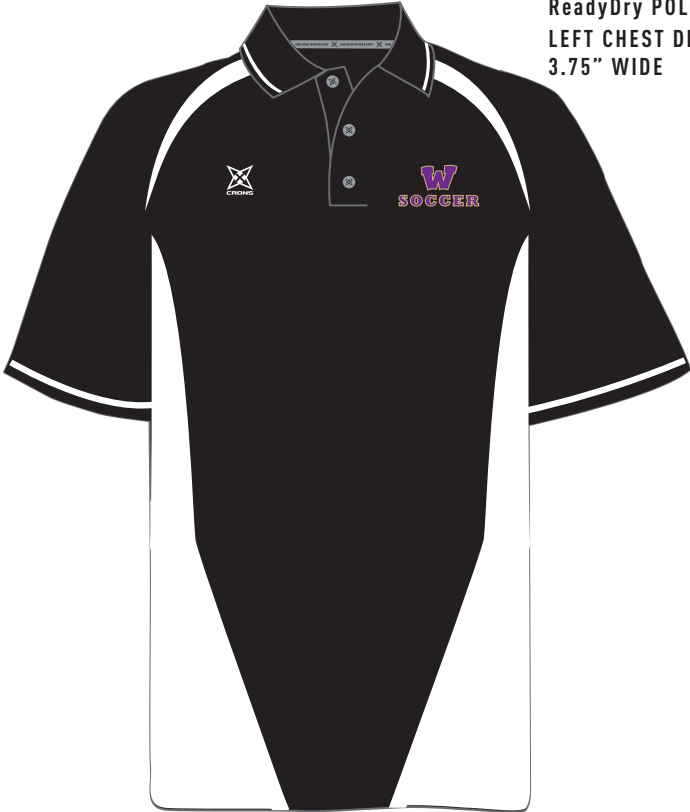

COME READY OR  
NEVER START™

WSOCCER

WARM-UP  
LEFT CHEST DESIGN  
3.75" WIDE

ReadyDry POLO  
LEFT CHEST DESIGN  
3.75" WIDE

CLASSIC T-SHIRT  
FRONT CHEST DESIGN  
10" WIDE